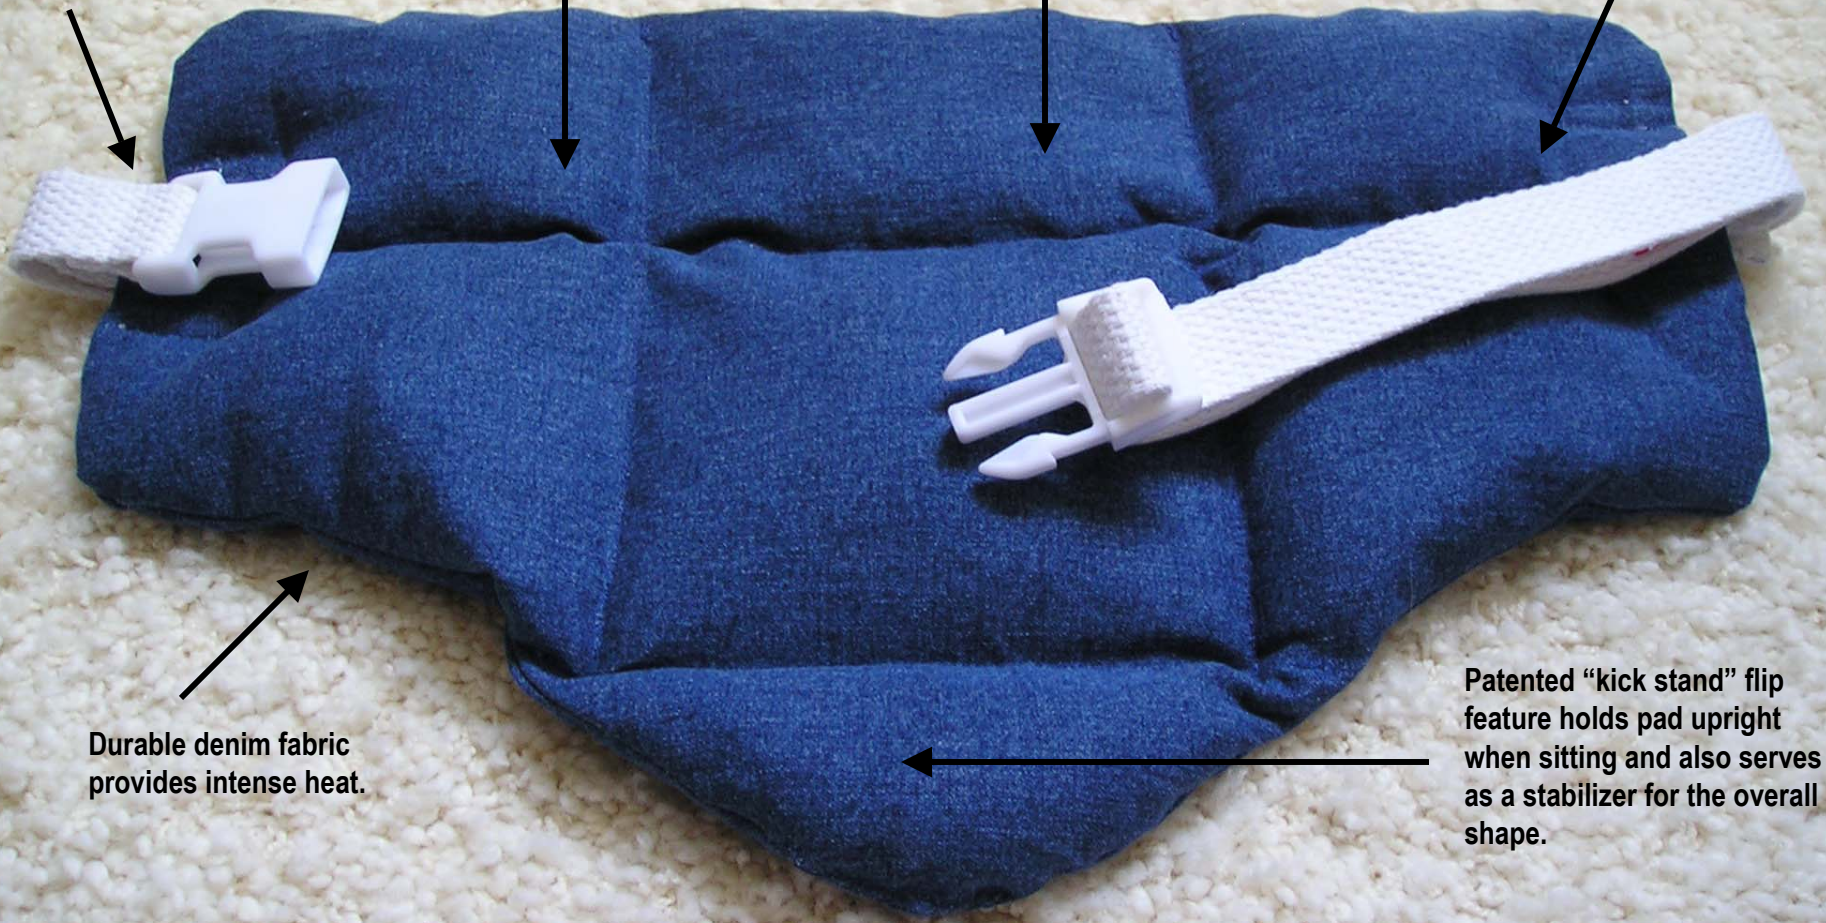

What Makes Our *Extreme Heat Pad* Unique?

The pad's unique shape molds to the person's body when heated further adding to the overall effectiveness.

Pad dimensions, 16.0" w x 10.5" h.
Weight, 2 lbs, 15 oz.

Seven separate sections provides even distribution to the body when heated .

Adjustable, removable straps provide continuous heat retention.

Durable denim fabric provides intense heat.

Patented "kick stand" flip feature holds pad upright when sitting and also serves as a stabilizer for the overall shape.

Washable Pad Covers

Baby Blue

Carnation Pink

Lavender

The *Extreme Heat Pad* is designed for intense, direct heat to the pelvic region. The denim cloth is highly concentrated to hold and retain extreme heat in as little as 2 minutes (microwave temperatures vary). To provide a soft barrier and reduce heat, a pad cover is recommended. **CAUTION:** Consult with your physician before applying extreme heat to body.